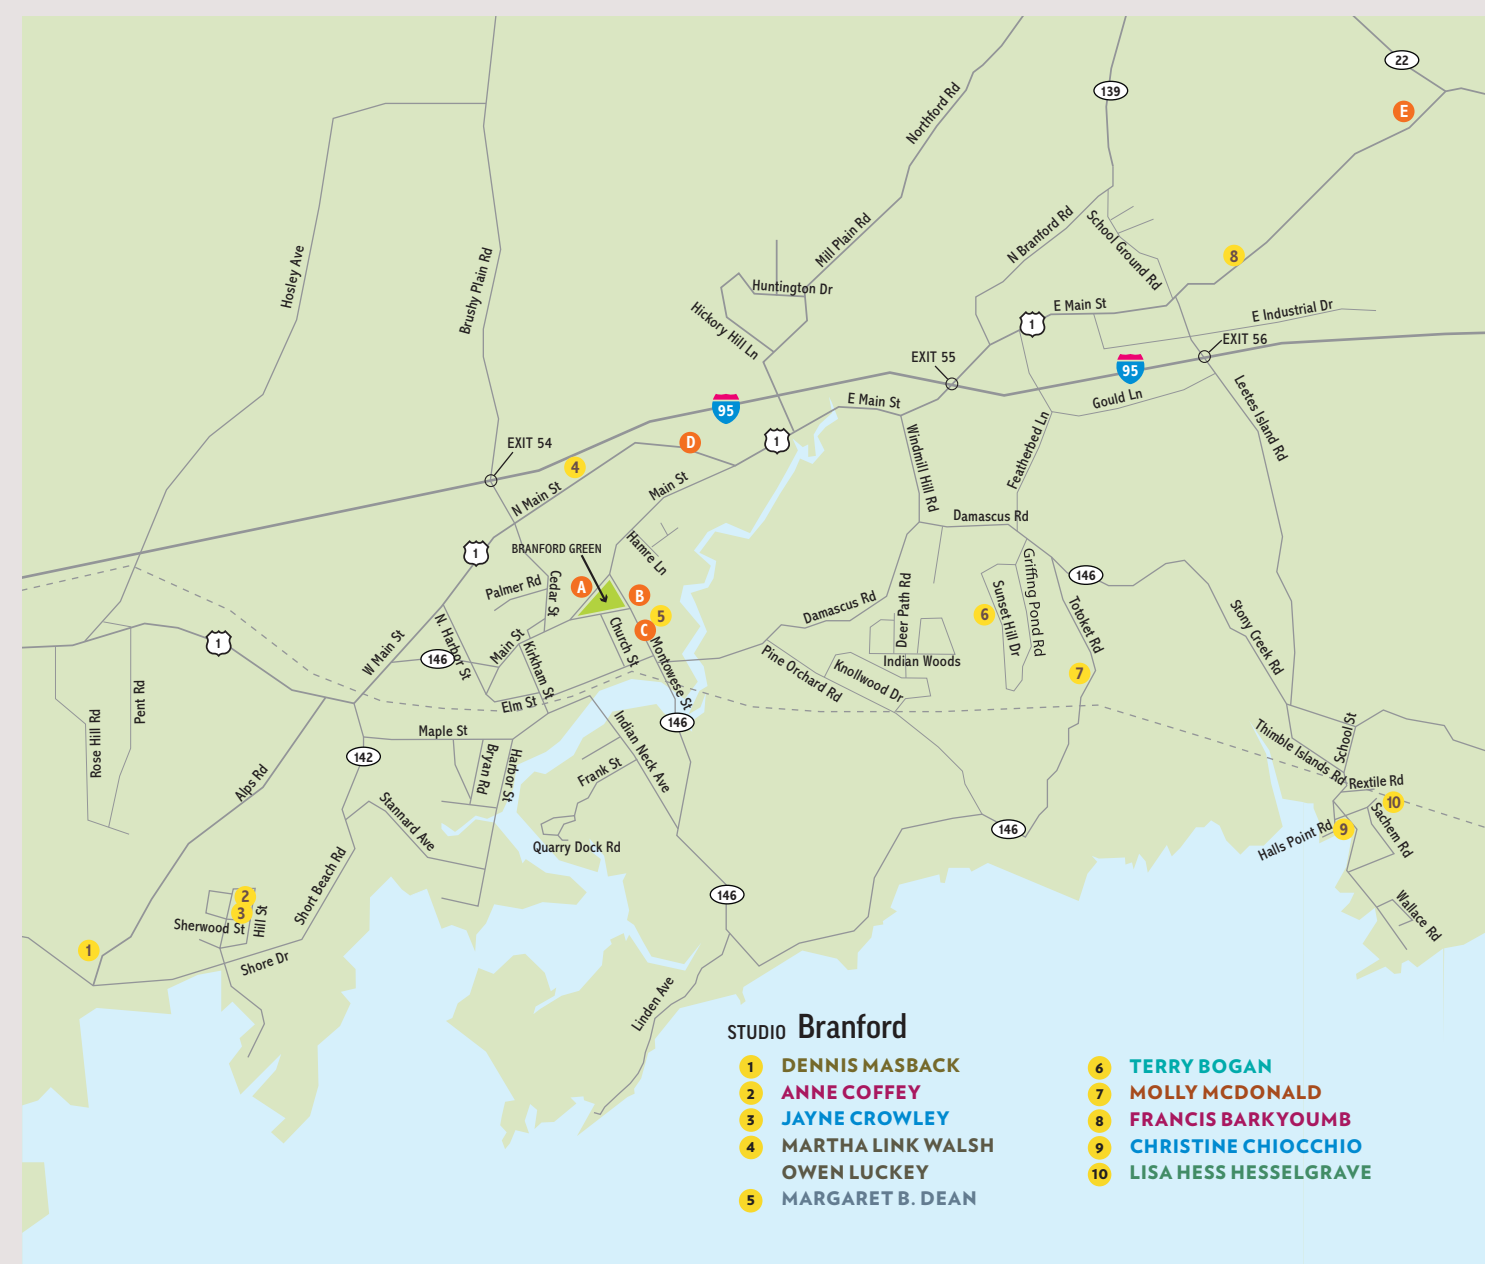

Branford

STUDIO Branford

- 1 DENNIS MASBACK
- 2 ANNE COFFEY
- 3 JAYNE CROWLEY
- 4 MARTHA LINK WALSH
- 5 OWEN LUCKEY
- 6 MARGARET B. DEAN
- 7 TERRY BOGAN
- 8 MOLLY MCDONALD
- 9 FRANCIS BARKY OUMB
- 10 CHRISTINE CHIOCCIO
- 11 LISA HESS HESSELGRAVE

SPONSORS

Branford Community Foundation
203 444-4898
branfordcommunityfoundation.org

BACA Gallery Branford Arts & Cultural Alliance
1004 Main St, Branford
baca06405@gmail.com
branfordarts.org

Attorney Robin Sandler
175 Montowese St, Branford
robin@robinsandler.com
robinsandlerlaw.com

Ferguson + McGuire
Insurance Services
225 Montowese St, Branford
800 666-7504
fergusonmcguire.com

Tommy Sullivan's Cafe
240 North Main St, Branford
203 488-8454
facebook.com/TommySullivans

Branford Antiques
824 East Main St, Branford
203 488-1919
branfordantiques@gmail.com
branfordantiques.com

Guilford Savings Bank
1 Park St, Guilford
203 453-2721
mysb.bank

The Wall Street Gallery
91 Wall St, Madison
203 245-2912
wsg.net
wallstreetgallery.net

Shoreline Arts Alliance
63 Wall St, Madison
203 421-6739
office@shorelinearts.org
shorelinearts.org

The Frame Shop on Wall Street
28 Wall St, Madison
203 779-5213
theframeshoponwallstreet.com

The Audubon Shop
907 Boston Post Rd, Madison
203 245-9056
info@theaudubonshop.com