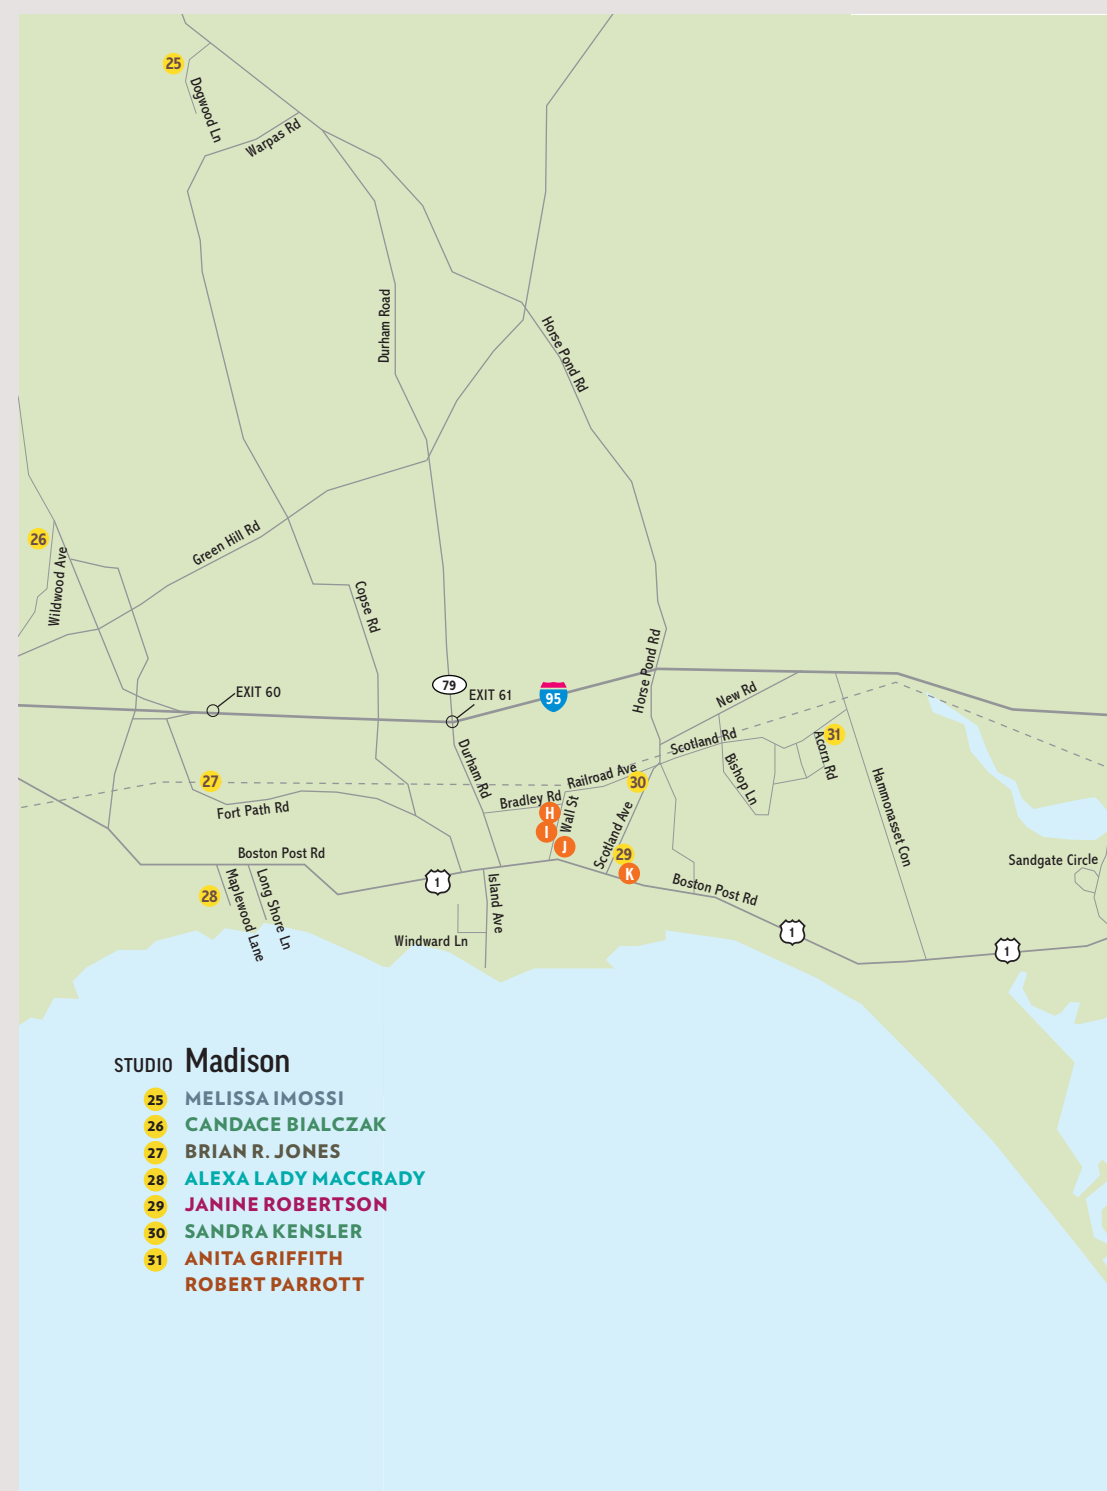

Madison

STUDIO Madison

- 25 MELISSA IMOSI
- 26 CANDACE BIALCZAK
- 27 BRIAN R. JONES
- 28 ALEXA LADY MACCRADY
- 29 JANINE ROBERTSON
- 30 SANDRA KENSLE
- 31 ANITA GRIFFITH
- ROBERT PARROTT